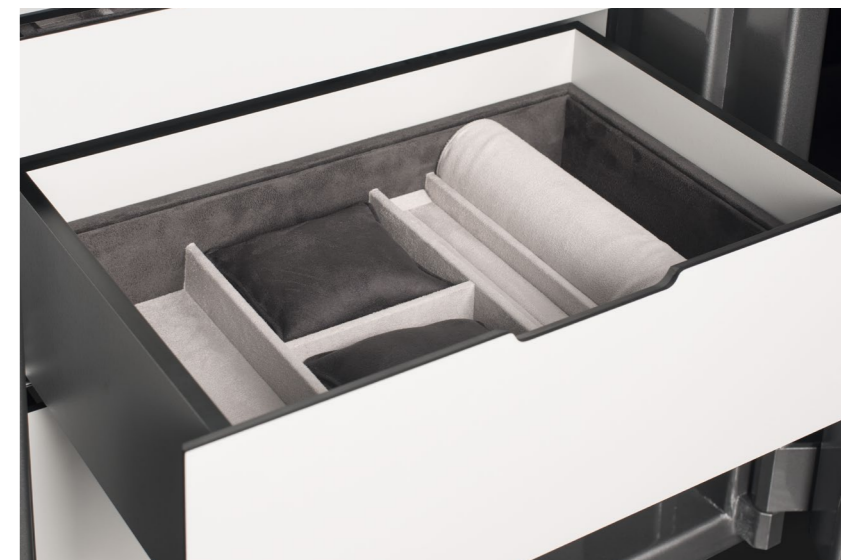

The security of our safes is as important, for us, as its beauty. That is why our products meet the most demanding requirements of the UNE E-1143-1 standard for grades III and IV.

AR-7E

Safe with a Special Grey finish on the outside and White on the inside furniture.